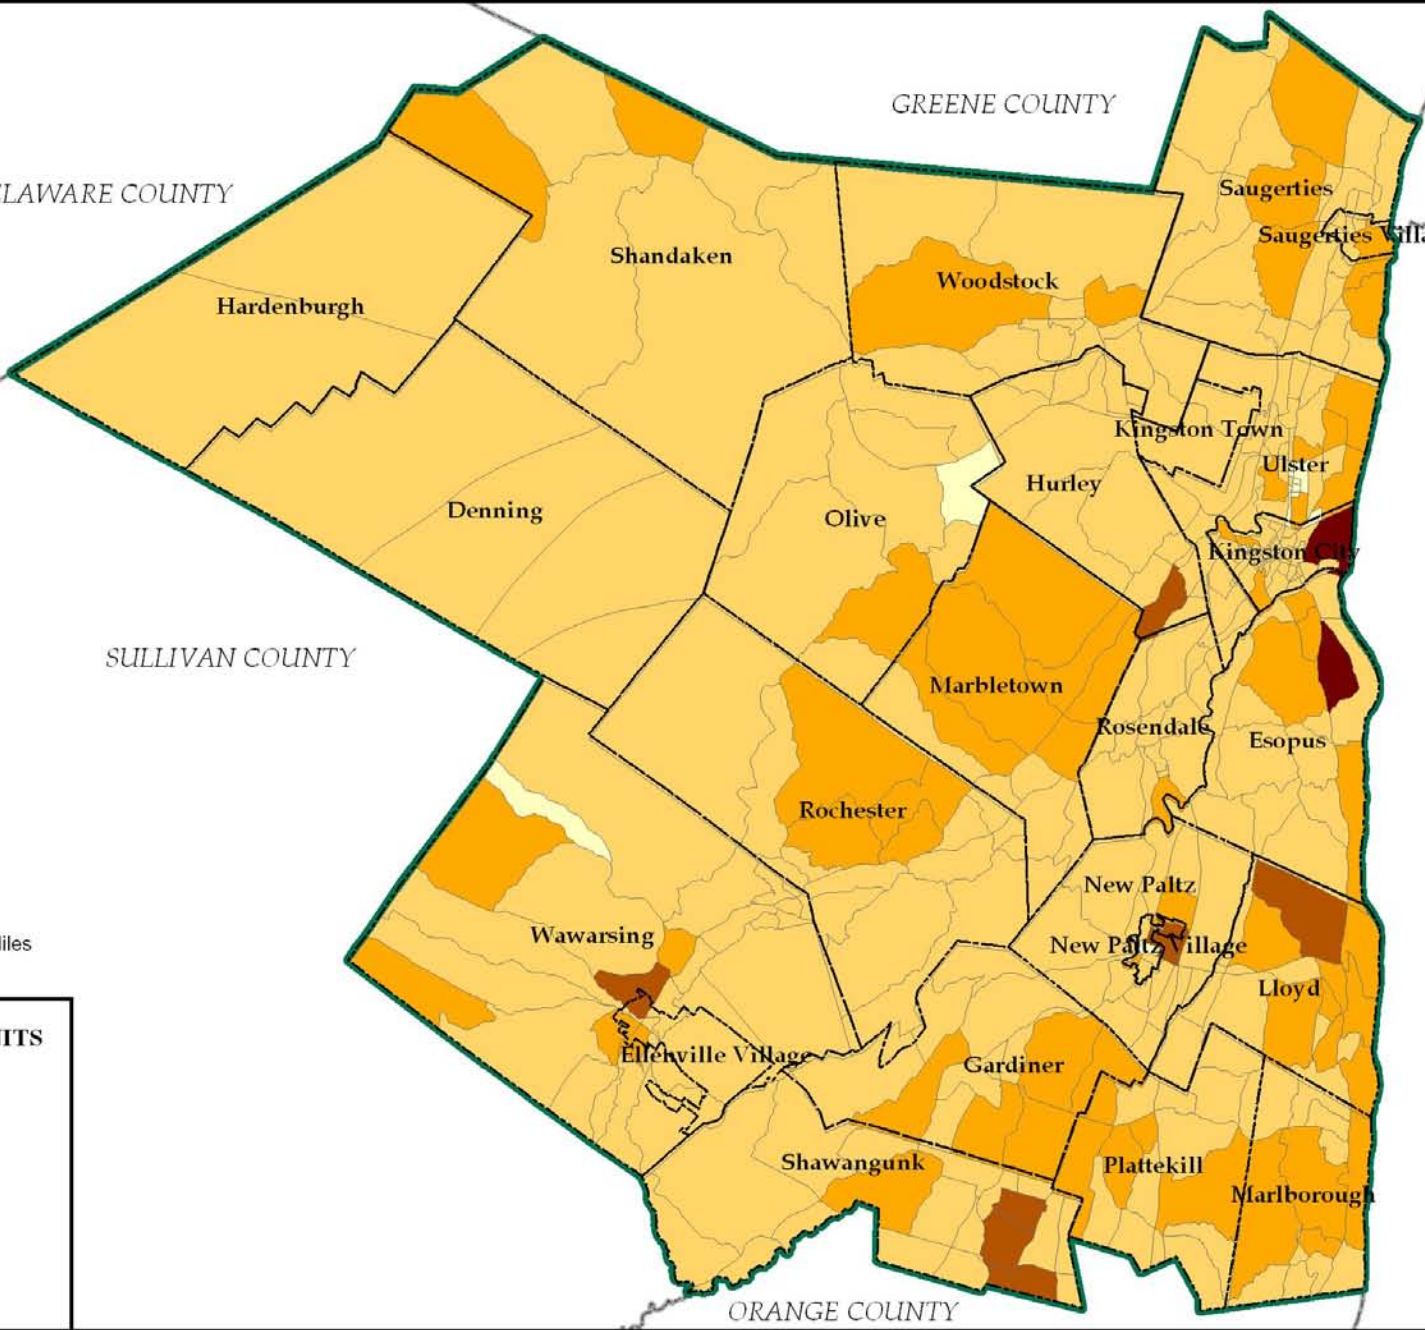

DELAWARE COUNTY

GREENE COUNTY

COLUMBIA COUNTY

SULLIVAN COUNTY

DUTCHESS COUNTY

0 2 4 8 Miles

**CHANGE IN DWELLING UNITS
2000 TO 2030**

-  No Change
-  + 1 - 100
-  + 101 - 250
-  + 251 - 500
-  + 501 - 1700

Long Range Transportation Plan

Ulster County Transportation Council

Figure 3

Change in Households
2000 - 2030