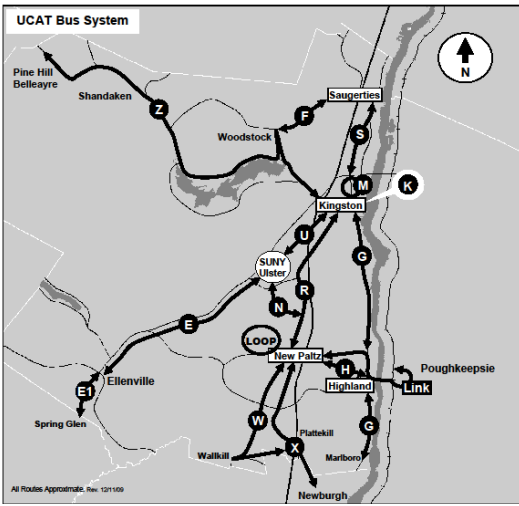

R KINGSTON - NEW PALTZ

Lunes – Viernes Servicios

Con rumbo al sur Kingston to New Paltz						Con rumbo al norte New Paltz to Kingston								
Depart: UCAT: Golden Hill Drive at Rt 32	Kingston Plaza at Hamford	UCAT: Golden Hill Drive at Rt 32	Bloomington: Rt 32 at Main St.	Rosendale: Park & Ride	New Paltz: Route 32 at Park & Ride	Arrive: New Paltz: Main & Prospect Streets	Depart: New Paltz: Main & Prospect Streets	New Paltz: Route 32 at Park & Ride	Rosendale: Route 32 at Park & Ride	Bloomington: Route 32 at Main St.	UCAT: Golden Hill Drive at Rt 32	Kingston Plaza at Hamford	Arrive: UCAT: Golden Hill Drive at Rt 32	
1	2	3	4	5	6	6	5	4	3	2	1	1	2	1
5:00	6:15	6:20	6:25	6:35	6:45	7:00	-	7:03	7:10	7:15	7:20	7:30	-	
6:20	6:30	6:35	6:40	6:45	6:53	7:00	-	7:48	7:55	8:00	8:05	8:15	-	
7:10	7:15	7:20	7:25	7:30	7:30	-	8:00	8:03	8:10	-	-	-	-	
-	7:30	7:35	7:40	7:45	7:52	8:00	9:45	9:47	9:55	10:00	10:05	10:15	10:30	
-	-	-	-	8:20	8:28	8:30	11:30	11:32	11:40	-	-	-	-	
12:30	-	-	-	12:20	12:28	12:30	3:00	3:02	3:10	3:15	3:20	-	3:20	
2:05	2:15	2:20	2:25	2:30	2:45	3:30	3:32	3:40	3:45	3:50	4:00	4:05	4:10	
5:15	5:25	5:30	5:32	5:40	5:50	-	4:45	4:47	4:55	5:00	5:05	-	5:05	
-	-	-	-	-	-	-	6:50	6:57	7:02	7:07	7:17	7:20	-	
-	-	-	-	-	-	-	8:31	8:34	8:40	8:44	8:47	8:50	9:00	
-	-	-	-	-	-	-	9:35	10:00	10:08	10:12	10:15	-	10:15	

PM Trips in Bold All times approximate Effective April 1, 2010

M ULSTER MALL AREA

Lunes – Viernes Servicios

Depart: Hudson Valley Mall Food Court	Walmart/ Toys R Us	Gander Mountain/ Sam's Club	Burlington/ Staples	Hannaford Grocery	Bed, Bath & Beyond/ Applebee's	Kings Mall/ Marshalls	Shoptite Center	Kohl's/ Texas Roadhouse	Hudson Valley Mall Food Court
1	2	3	4	5	6	7	8	9	1
7:00	7:03	7:05	7:08	7:10	7:12	7:15	7:20	7:22	7:25
7:30	7:33	7:35	7:38	7:40	7:42	7:45	7:50	7:52	7:55
8:00	8:03	8:05	8:08	8:10	8:12	8:15	8:20	8:22	8:25
8:30	8:33	8:35	8:38	8:40	8:42	8:45	8:50	8:52	8:55
9:00	9:03	9:05	9:08	9:10	9:12	9:15	9:20	9:22	9:25
9:30	9:33	9:35	9:38	9:40	9:42	9:45	9:50	9:52	9:55
10:00	10:03	10:05	10:08	10:10	10:12	10:15	10:20	10:22	10:25
10:30	10:33	10:35	10:38	10:40	10:42	10:45	10:50	10:52	10:55
11:00	11:03	11:05	11:08	11:10	11:12	11:15	11:20	11:22	11:25
-	-	-	-	-	-	-	-	-	-
12:00	12:03	12:05	12:08	12:10	12:12	12:15	12:20	12:22	12:25
12:30	12:33	12:35	12:38	12:40	12:42	12:45	12:50	12:52	12:55
1:00	1:03	1:05	1:08	1:10	1:12	1:15	1:20	1:22	1:25
1:30	1:33	1:35	1:38	1:40	1:42	1:45	1:50	1:52	1:55
2:00	2:03	2:05	2:08	2:10	2:12	2:15	2:20	2:22	2:25
-	-	-	-	-	-	-	-	-	-
3:00	3:03	3:05	3:08	3:10	3:12	3:15	3:20	3:22	3:25
3:30	3:33	3:35	3:38	3:40	3:42	3:45	3:50	3:52	3:55
4:00	4:03	4:05	4:08	4:10	4:12	4:15	4:20	4:22	4:25
4:30	4:33	4:35	4:38	4:40	4:42	4:45	4:50	4:52	4:55
5:00	5:03	5:05	5:08	5:10	5:12	5:15	5:20	5:22	5:25
-	-	-	-	-	-	-	-	-	-
6:00	6:03	6:05	6:08	6:10	6:12	6:15	6:20	6:22	-
7:30	7:33	7:35	7:38	7:40	7:42	7:45	7:50	7:52	-
9:00	9:03	9:05	9:08	9:10