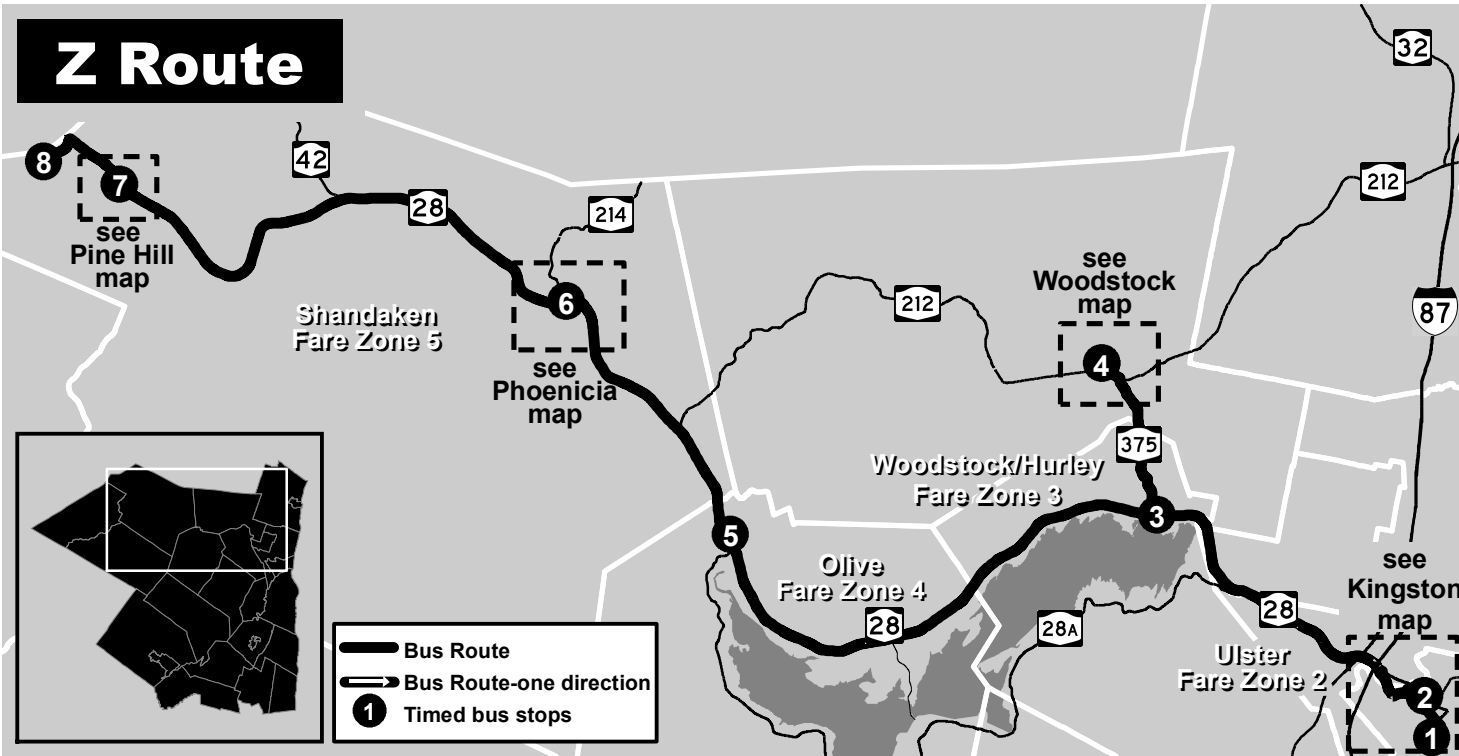

# Z Route

## WESTBOUND: Kingston to Belleayre

### Monday - Friday Service

Depart: Golden Hill Dr at Route 32	Kingston Plaza at Hannaford	West Hurley: Route 28 at Route 375	Woodstock: Route 212 at Rock City Rd	Boiceville: Route 28 at Ronsen Rd	Phoenicia: Route 214 at Church St	Pine Hill: Main St at Elm St	Arrive: Belleayre Mountain Ski Resort
1	2	3	4	5	6	7	8
4:55	5:05	5:20	5:30	5:47	6:00	6:15	-
6:20	6:30	6:45	6:55	7:12	7:25	7:40	-
-	7:45	8:05	8:15	8:30	8:45	9:00	9:05
-	9:15	9:30	9:40	9:55	10:10	10:20	-
-	<b>12:30</b>	<b>12:45</b>	<b>12:55</b>	<b>1:10</b>	<b>1:22</b>	<b>1:37</b>	<b>1:45</b>
<b>2:20</b>	<b>2:30</b>	<b>2:45</b>	<b>2:55</b>	<b>3:10</b>	<b>3:22</b>	<b>3:37</b>	<b>3:45</b>
-	5:30	5:45	5:55	6:10	6:25	6:45	ns

### Monday - Friday Service

Depart: Belleayre Mountain Ski Resort	Pine Hill: Main St at Elm St	Phoenicia: Route 214 at Church St	Boiceville: Route 28 at Ronsen Rd	Woodstock: Route 212 at Rock City Rd	West Hurley: Route 28 at Route 375	Kingston Plaza at Hannaford	Arrive: Golden Hill Dr at Route 32
8	7	6	5	4	3	2	1
-	6:15	6:30	6:43	7:03	7:18	7:30	-
-	7:45	8:00	8:13	8:33	8:45	9:00	-
9:10	9:15	9:30	9:45	10:03	10:18	10:30	10:40
-	10:20	10:30	10:45	11:00	11:10	11:20	-
<b>1:45</b>	<b>1:50</b>	<b>2:05</b>	<b>2:20</b>	<b>2:35</b>	<b>2:45</b>	<b>3:00</b>	<b>3:10</b>
<b>3:45</b>	<b>3:50</b>	<b>4:05</b>	<b>4:20</b>	<b>4:40</b>	<b>4:55</b>	<b>5:00</b>	-
ns	6:45	7:00	7:13	7:35	7:45	8:00	8:10