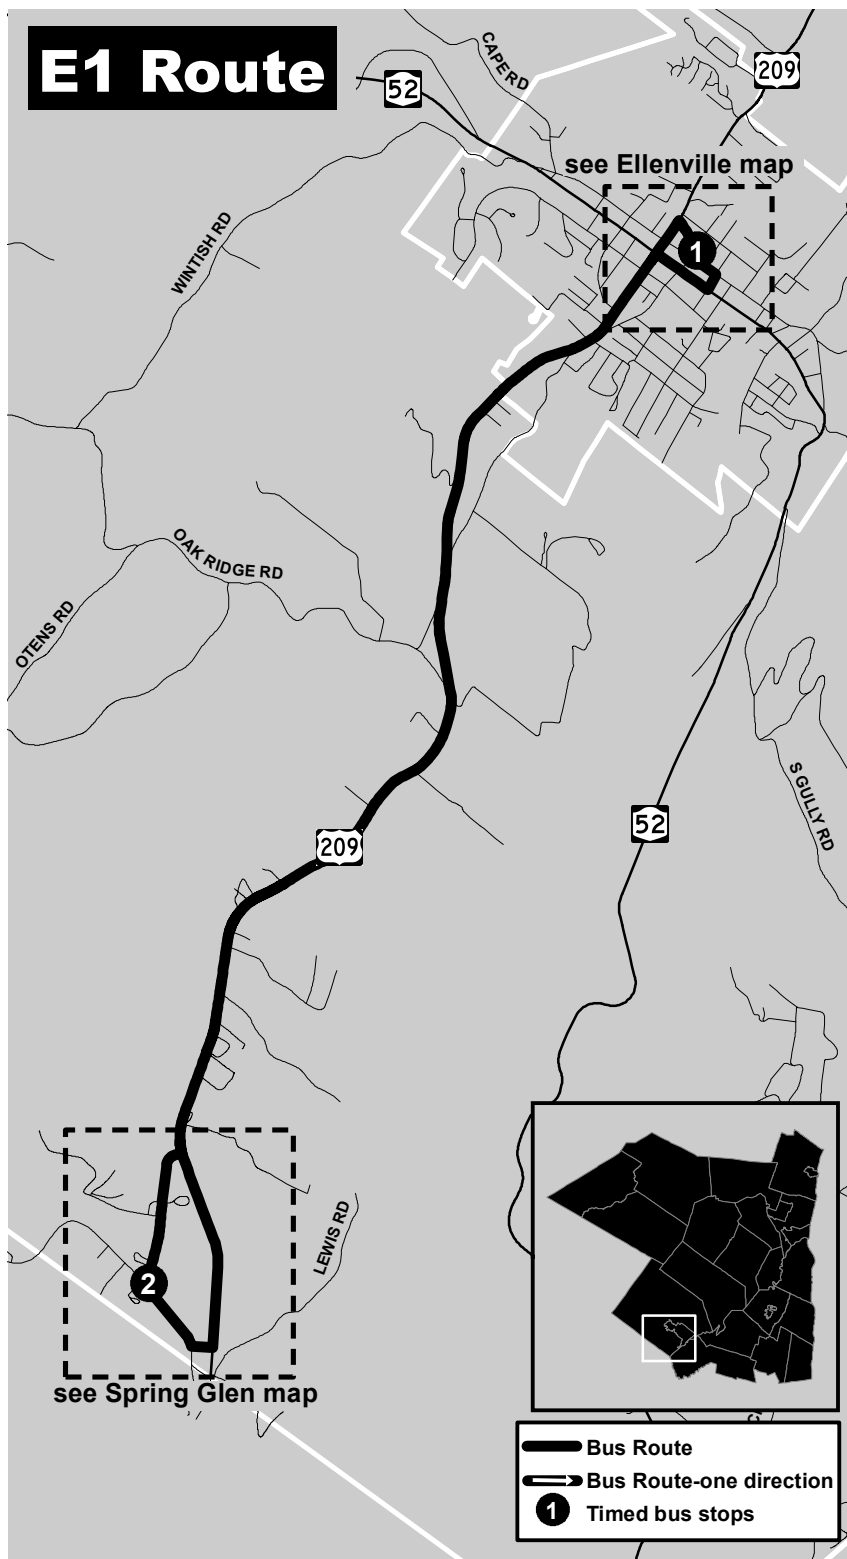

# E1 Route

- Bus Route
- Bus Route-one direction
- Timed bus stops

## Ellenville

## Spring Glen

## Monday - Friday Service

SOUTHBOUND: Ellenville to Spring Glen		NORTHBOUND: Spring Glen to Ellenville	
Depart: Ellenville; Liberty Square at Canal St.	Arrive: Spring Glen; Old US 209 at Spring Glen Rd	Depart: Spring Glen; Old US 209 at Spring Glen Rd	Arrive: Ellenville; Liberty Square at Canal St.
<b>1</b>	<b>2</b>	<b>2</b>	<b>1</b>
9:10*	9:20*	9:20*	9:30*
-	-	-	-
<b>4:50*</b>	<b>5:00*</b>	<b>5:00*</b>	<b>5:10*</b>