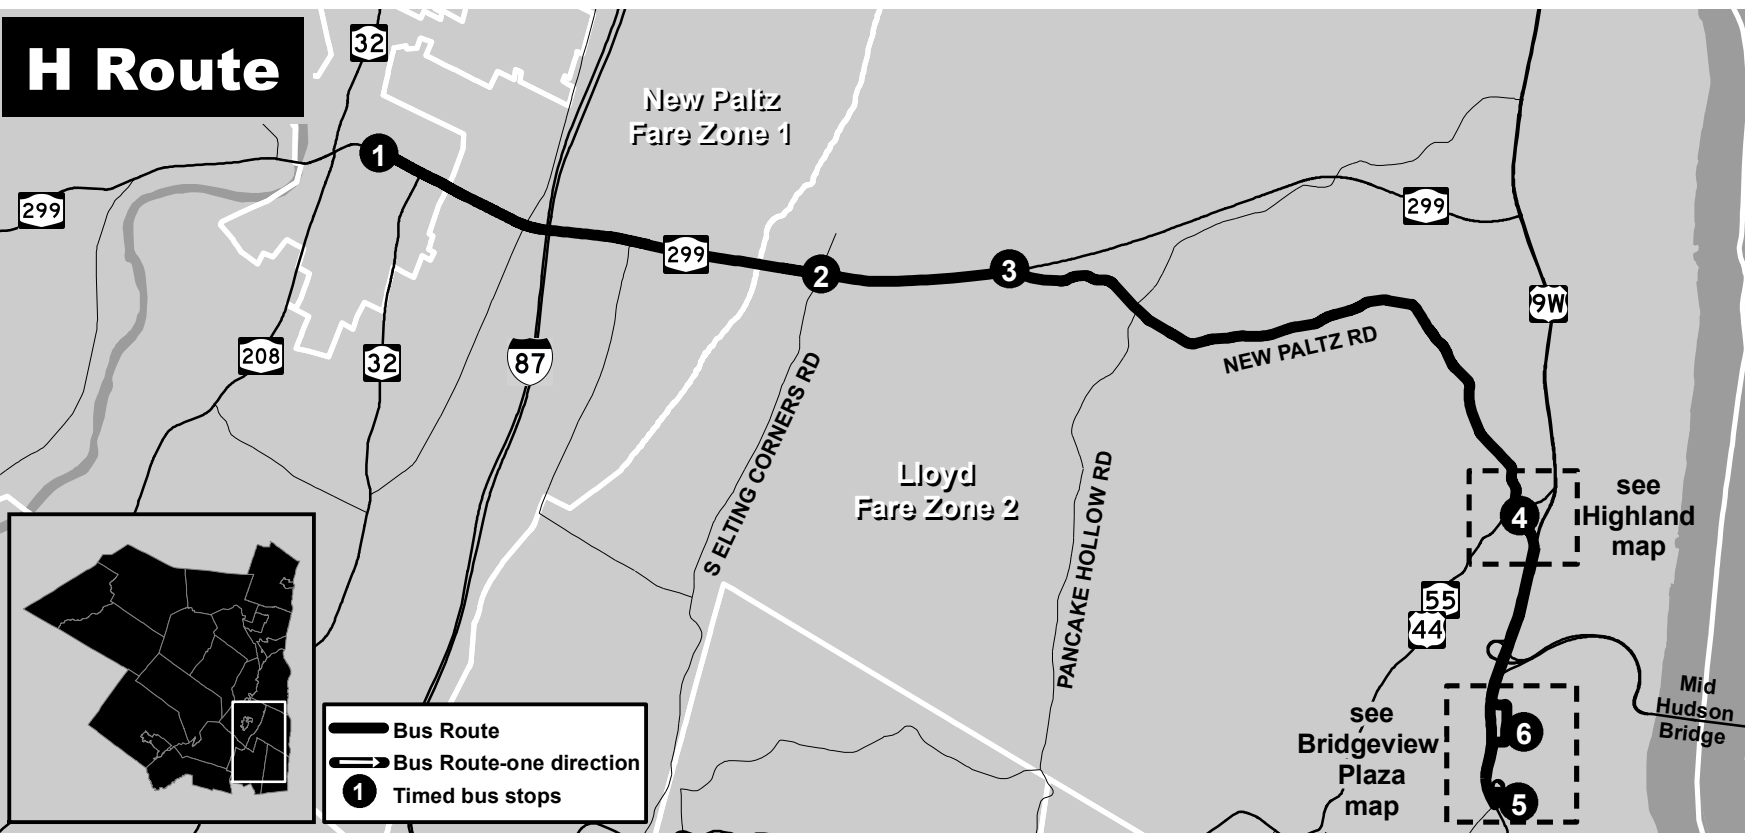

H Route

H NEW PALTZ – HIGHLAND

Monday - Friday Service

EASTBOUND: New Paltz to Highland

Depart: New Paltz; Main St at Prospect/ Trailways	New Paltz: Route 299 at S. Elting Corners Rd	Lloyd: New Paltz Rd at Route 299	Highland: Vineyard Ave at Main St	Highland; Wingate at 9W	Arrive: Highland- Bridgeview Plaza at 9W
1	2	3	4	5	6
9:15	9:22	9:25	9:35	9:40	9:45
12:45	12:52	12:55	1:05	1:10	1:15
2:15	2:22	2:25	2:35	2:40	2:45

WESTBOUND: Highland to New Paltz

Depart: Highland- Bridgeview Plaza at 9W	Highland; Wingate at 9W	Highland: Vineyard Ave at Main St	Lloyd: New Paltz Rd at Route 299	New Paltz: Route 299 at S. Elting Corners Rd	Arrive: New Paltz; Main St at Prospect/ Trailways
6	5	4	3	2	1
9:45	-	9:50	10:00	10:03	10:10
1:15	-	1:20	1:30	1:33	1:45
2:45	-	2:50	3:00	3:03	3:15

PM Trips in Bold

Effective April 1, 2010
 Addition service to Highland via the Ulster-Poughkeepsie Link
 All times approximate

NO SATURDAY OR SUNDAY SERVICE

Ulster County Area Transit

Phone: 845-334-8458

www.co.ulster.ny.us/ucats

Map created by:
 Ulster County Information Services