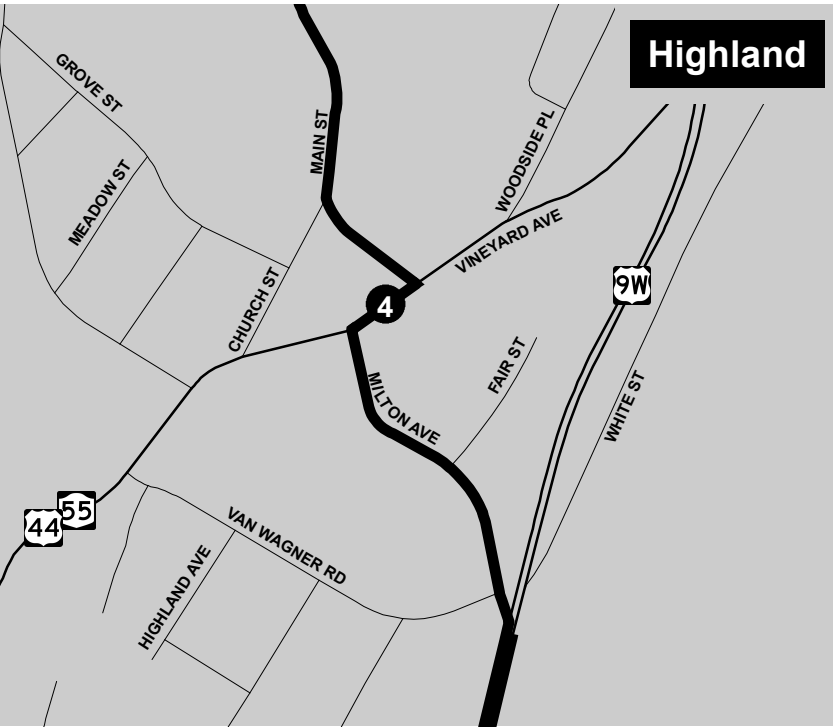

H Route

H NEW PALTZ – HIGHLAND

Monday - Friday Service

EASTBOUND: New Paltz to Highland

Depart: New Paltz; Main St at Prospect/ Trailways	New Paltz: Route 299 at S. Elting Corners Rd	Lloyd: New Paltz Rd at Route 299	Highland: Vineyard Ave at Main St	Highland; Wingate at 9W	Arrive: Highland- Bridgeview Plaza at 9W
1	2	3	4	5	6
9:15	9:22	9:25	9:35	9:40	9:45
12:45	12:52	12:55	1:05	1:10	1:15
2:15	2:22	2:25	2:35	2:40	2:45

WESTBOUND: Highland to New Paltz

Depart: Highland- Bridgeview Plaza at 9W	Highland; Wingate at 9W	Highland: Vineyard Ave at Main St	Lloyd: New Paltz Rd at Route 299	New Paltz: Route 299 at S. Elting Corners Rd	Arrive: New Paltz; Main St at Prospect/ Trailways
6	5	4	3	2	1
9:45	-	9:50	10:00	10:03	10:10
1:15	-	1:20	1:30	1:33	1:45
2:45	-	2:50	3:00	3:03	3:15

PM Trips in Bold

Effective April 1, 2010
 Addition service to Highland via the Ulster-Poughkeepsie Link
 All times approximate

NO SATURDAY OR SUNDAY SERVICE

Ulster County Area Transit

Phone: 845-334-8458

www.co.ulster.ny.us/ucats

Map created by:
 Ulster County Information Services