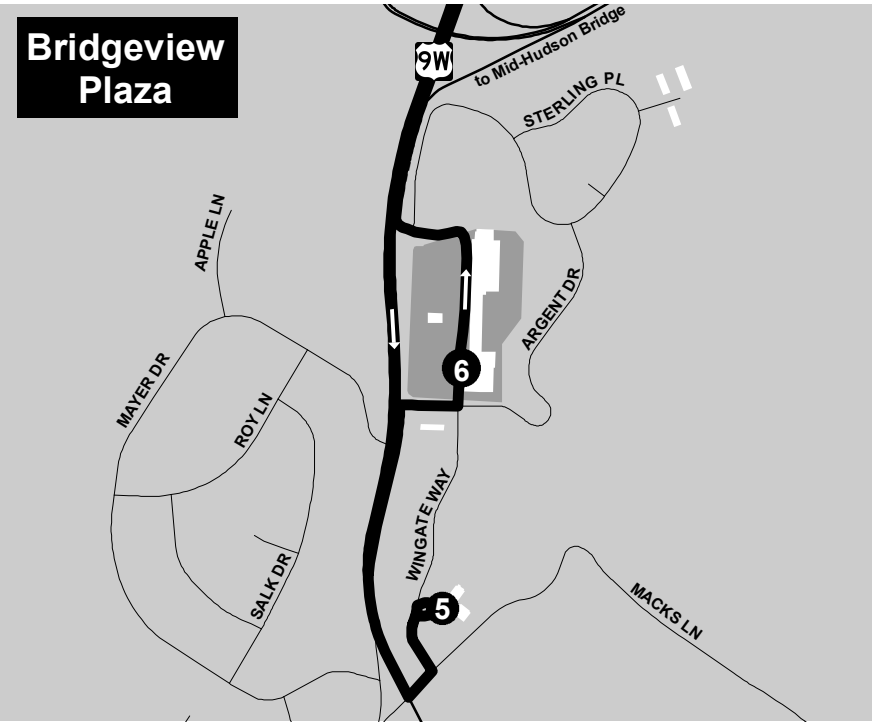

Ulster County Area Transit

Phone: 845-334-8458

www.co.ulster.ny.us/ucats

Map created by:
Ulster County Information Services