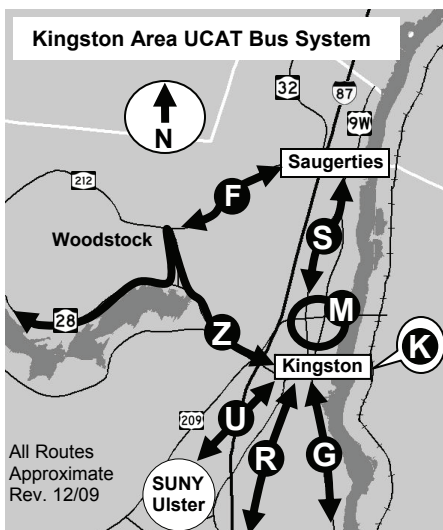

**M Route**

**Bus Schedule and Map for Service within the Ulster Mall Area, Town of Ulster, New York**

*Serving the Hudson Valley Mall, Walmart, Gander Mountain, Burlington Coat Factory, Hannaford, Bed, Bath & Beyond, Kings Mall, Shoprite and Kohl's*

PM trips in Bold

All times approximate

Fare: 50 cents per boarding

From November 28 to January 1 - Mall bus will operate on the hour from 7am to 5 pm

**No Saturday or Sunday M Route Service**

Additional but limited Ulster Mall Area service provided by other bus routes on Saturday.

**UCAT Bus System**

Route	Service Areas
E	SUNY Ulster Campus — Ellenville Corridor;
E1	Ellenville — Spring Glen Corridor;
F	Woodstock — Saugerties Corridor;
G	Kingston — Marlboro Corridor;
H	New Paltz — Highland Corridor;
K	Kingston — Ulster Mall Area Corridor;
M	Ulster Mall Area;
N	SUNY Ulster Campus — Rosendale Corridor;
New Paltz Loop	New Paltz and SUNY New Paltz Campus;
R	Kingston — New Paltz Corridor;
S	Kingston — Saugerties Corridor;
U	Kingston — SUNY Ulster Campus Corridor;
Ulster—Poughkeepsie Link	Rosendale — New Paltz — Poughkeepsie;
W	New Paltz — Walkkill — Plattekill Corridors;
X	New Paltz — Newburgh Corridor;
Z	Kingston — Woodstock — Belleayre Corridor