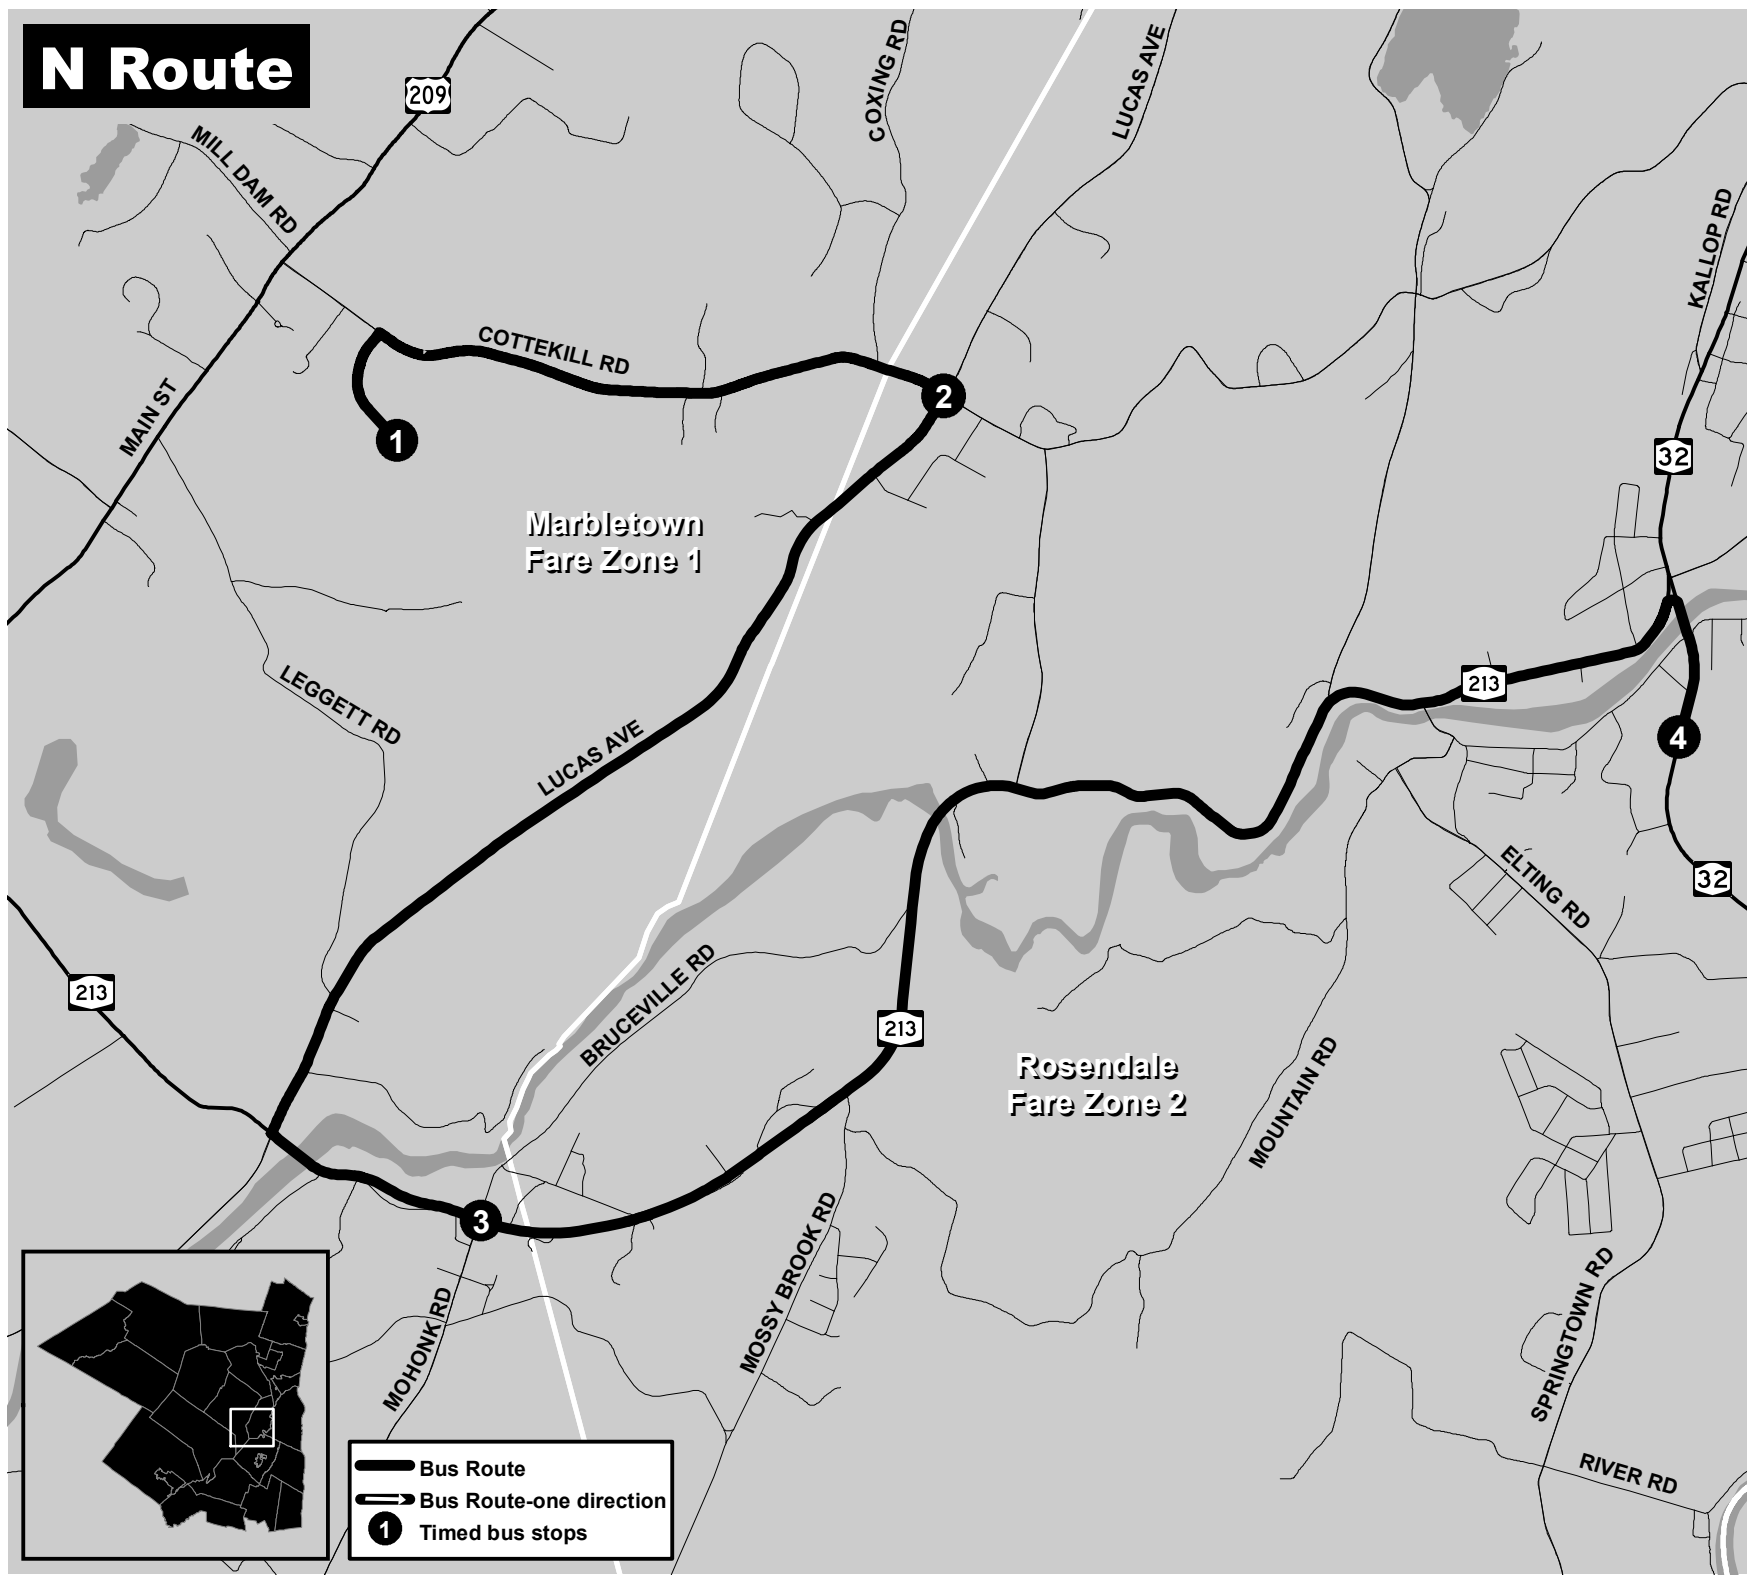

N Route

- Bus Route
- Bus Route-one direction
- Timed bus stops

N SUNY ULSTER – ROSENDALE

Monday - Friday Service

SOUTHBOUND: SUNY Ulster to Rosendale

Depart: SUNY Ulster Campus	Cottekill Rd at Lucas Ave	High Falls Route 213 at Mohonk Road	Arrive: Rosendale Route 32 at Park & Ride Lot
1	2	3	4
8:30	8:32	8:37	8:50
-	-	-	-
12:00	12:05	12:15	12:20
1:20	1:22	1:25	1:35
4:10	4:12	4:17	4:30

NORTHBOUND: Rosendale to SUNY Ulster

Depart: Rosendale Route 32 at Park & Ride Lot	High Falls Route 213 at Mohonk Road	Cottekill Rd at Lucas Ave	Arrive: SUNY Ulster Campus
4	3	2	1
8:10	8:20	8:25	8:30
11:40	11:50	11:55	12:00
-	-	-	-
1:35	1:40	1:43	1:45
3:40	3:50	3:55	4:00

PM Trips in Bold
Effective April 1, 2010
All time approximate

NO SATURDAY OR SUNDAY SERVICE

Ulster County Area Transit

Phone: 845-334-8458

www.co.ulster.ny.us/ucat

Map created by:
Ulster County Information Services