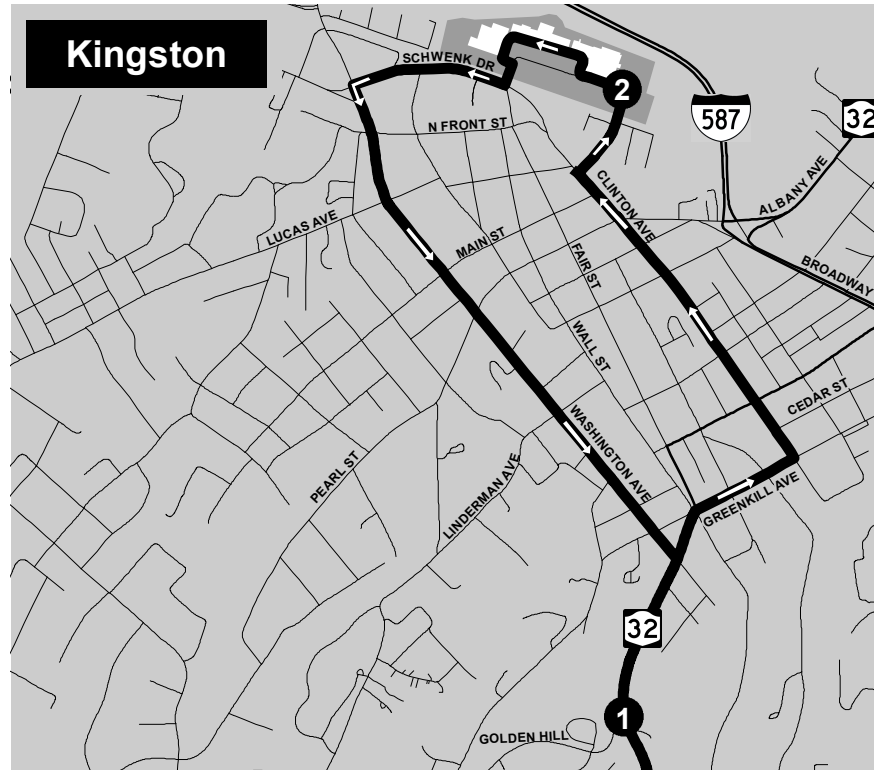

R Route

Kingston

New Paltz

R KINGSTON - NEW PALTZ

Monday - Friday Service

SOUTHBOUND: Kingston to New Paltz

Depart: Golden Hill Dr at Route 32	Kingston Plaza at Hannaford	Golden Hill Dr at Route 32	Bloomington Route 32 at Main St	Rosendale Route 32 at Park & Ride	New Paltz Route 32 at Park & Ride	Arrive: New Paltz Bus Station; Main St & Prospect St
1	2	1	3	4	5	6
5:00	-	5:00	5:05	5:15	5:20	5:25
6:05	6:15	6:20	6:25	6:35	6:45	-
6:20	6:30	6:35	6:40	6:45	6:53	7:00
7:10	-	7:15	7:20	7:25	7:30	-
-	7:30	7:35	7:40	7:45	7:52	8:00
-	-	-	-	8:50	8:58	9:00
-	-	-	-	12:20	12:28	12:30
12:30	-	12:30	12:35	12:45	12:53	1:00
2:05	2:15	2:20	2:25	2:30	-	2:45
-	-	-	-	4:30	4:35	4:40
5:15	5:25	5:30	5:32	5:40	5:50	-

NORTHBOUND: New Paltz to Kingston

Depart: New Paltz Bus Station; Main St & Prospect St	New Paltz Route 32 at Park & Ride	Rosendale Route 32 at Park & Ride	Bloomington Route 32 at Main St	Golden Hill Dr at Route 32	Kingston Plaza at Hannaford	Arrive: Golden Hill Dr at Route 32
6	5	4	3	1	2	1
7:00	7:03	7:10	7:15	7:20	7:30	-
-	7:48	7:55	8:00	8:05	8:15	-
8:00	8:03	8:10	-	-	-	-
9:45	9:47	9:55	10:00	10:05	10:15	10:30
11:30	11:32	11:40	-	-	-	-
3:00	3:02	3:10	3:15	3:20	-	3:20
3:30	3:32	3:40	-	-	-	-
4:45	4:47	4:55	5:00	5:05	-	5:05
-	6:50	6:57	7:02	7:07	7:17	7:20
8:31	8:34	8:40	8:44	8:47	8:50	9:00
9:35	10:00	10:08	10:12	10:15	-	10:15

PM Trips in Bold
 Effective April 1, 2010
 All times approximate

NO SATURDAY OR SUNDAY SERVICE

Ulster County Area Transit

Phone: 845-334-8458

www.co.ulster.ny.us/ucat

Map created by:
 Ulster County Information Services