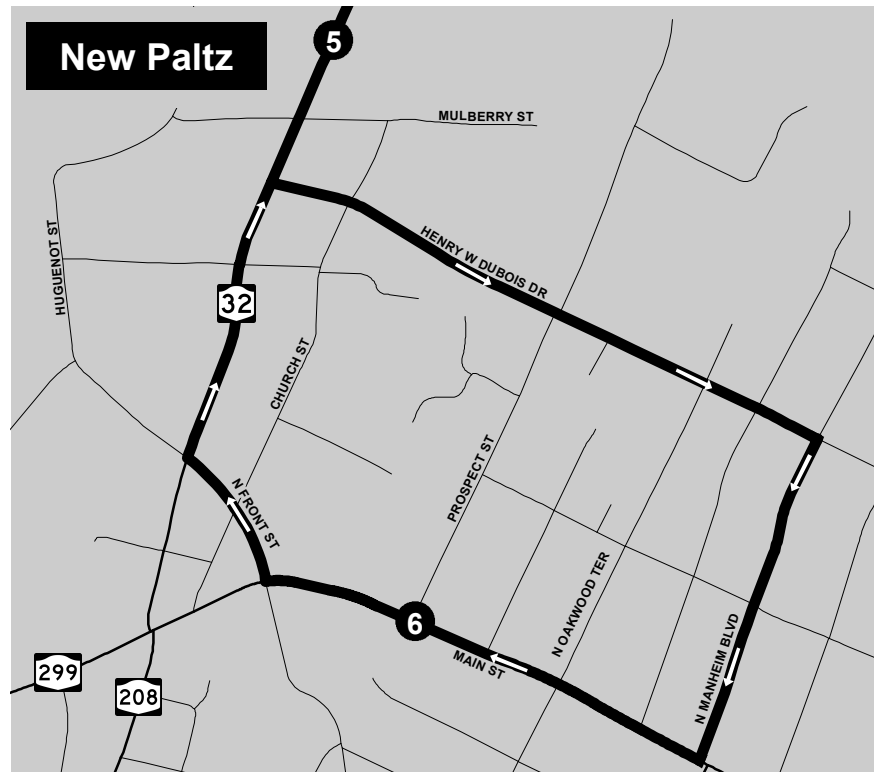

R Route

Kingston

New Paltz

R KINGSTON - NEW PALTZ

Monday - Friday Service

SOUTHBOUND: Kingston to New Paltz

Depart: Golden Hill Dr at Route 32	Kingston Plaza at Hannaford	Golden Hill Dr at Route 32	Bloomington Route 32 at Main St	Rosendale Route 32 at Park & Ride	New Paltz Route 32 at Park & Ride	Arrive: New Paltz Bus Station; Main St & Prospect St
1	2	1	3	4	5	6
5:00	-	5:00	5:05	5:15	5:20	5:25
6:05	6:15	6:20	6:25	6:35	6:45	-
6:20	6:30	6:35	6:40	6:45	6:53	7:00
7:10	-	7:15	7:20	7:25	7:30	-
-	7:30	7:35	7:40	7:45	7:52	8:00
-	-	-	-	8:50	8:58	9:00
-	-	-	-	12:20	12:28	12:30
12:30	-	12:30	12:35	12:45	12:53	1:00
2:05	2:15	2:20	2:25	2:30	-	2:45
-	-	-	-	4:30	4:35	4:40
5:15	5:25	5:30	5:32	5:40	5:50	-

NORTHBOUND: New Paltz to Kingston

Depart: New Paltz Bus Station; Main St & Prospect St	New Paltz Route 32 at Park & Ride	Rosendale Route 32 at Park & Ride	Bloomington Route 32 at Main St	Golden Hill Dr at Route 32	Kingston Plaza at Hannaford	Arrive: Golden Hill Dr at Route 32
6	5	4	3	1	2	1
7:00	7:03	7:10	7:15	7:20	7:30	-
-	7:48	7:55	8:00	8:05	8:15	-
8:00	8:03	8:10	-	-	-	-
9:45	9:47	9:55	10:00	10:05	10:15	10:30
11:30	11:32	11:40	-	-	-	-
3:00	3:02	3:10	3:15	3:20	-	3:20
3:30	3:32	3:40	-	-	-	-
4:45	4:47	4:55	5:00	5:05	-	5:05
-	6:50	6:57	7:02	7:07	7:17	7:20
8:31	8:34	8:40	8:44	8:47	8:50	9:00
9:35	10:00	10:08	10:12	10:15	-	10:15

PM Trips in Bold
 Effective April 1, 2010
 All times approximate

NO SATURDAY OR SUNDAY SERVICE

Ulster County Area Transit

Phone: 845-334-8458

www.co.ulster.ny.us/ucat

Map created by:
 Ulster County Information Services