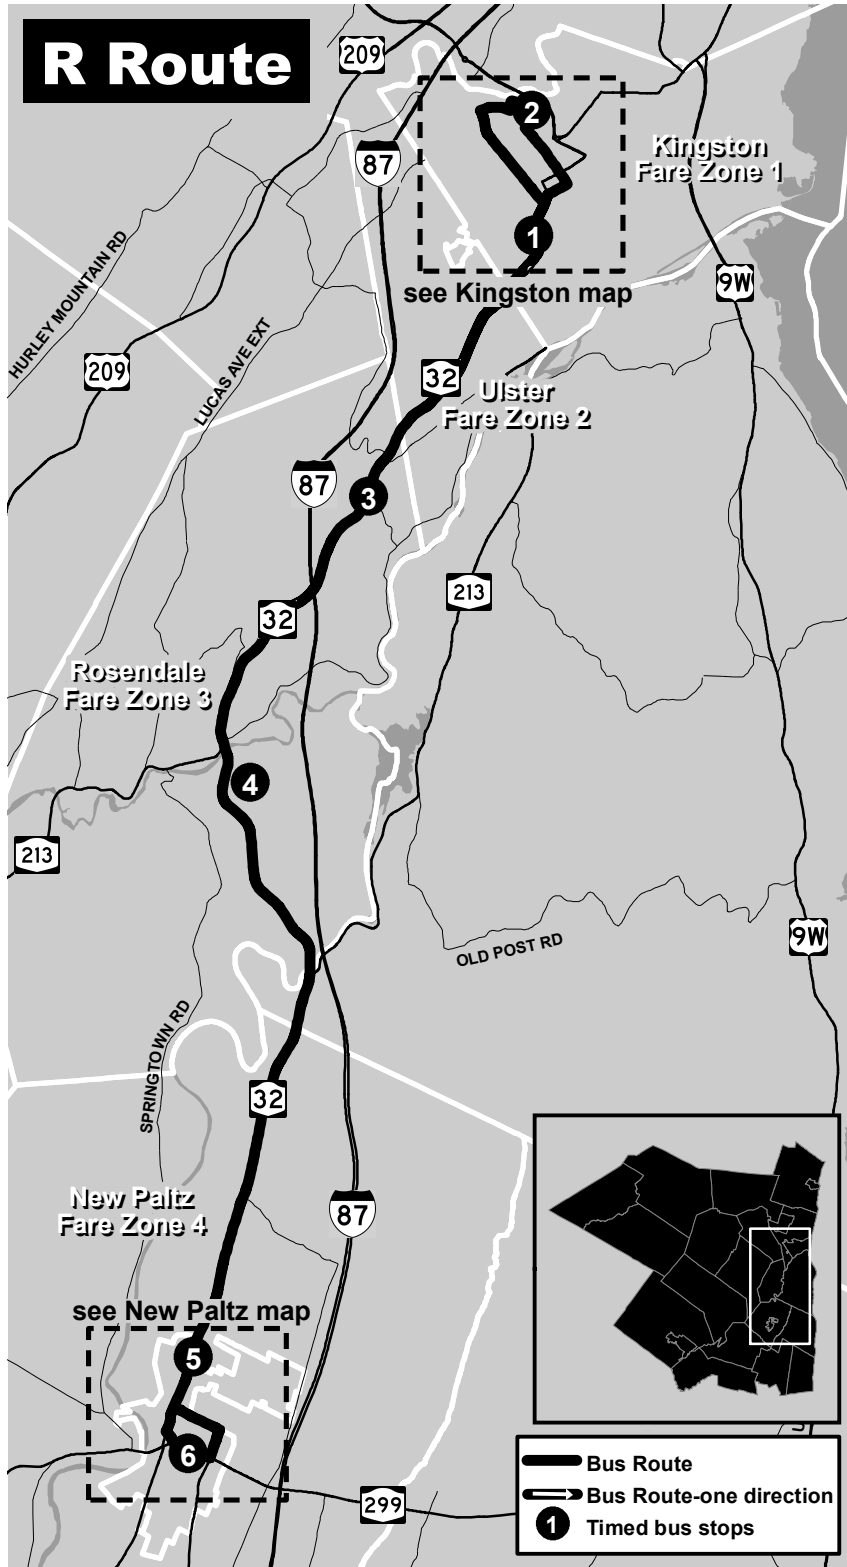

R Route

Kingston

New Paltz

R KINGSTON - NEW PALTZ

Monday - Friday Service

SOUTHBOUND: Kingston to New Paltz

Depart: Golden Hill Dr at Route 32	Kingston Plaza at Hannaford	Golden Hill Dr at Route 32	Bloomington Route 32 at Main St	Rosendale Route 32 at Park & Ride	New Paltz Route 32 at Park & Ride	Arrive: New Paltz Bus Station; Main St & Prospect St
1	2	1	3	4	5	6
5:00	-	5:00	5:05	5:15	5:20	5:25
6:05	6:15	6:20	6:25	6:35	6:45	-
6:20	6:30	6:35	6:40	6:45	6:53	7:00
7:10	-	7:15	7:20	7:25	7:30	-
-	7:30	7:35	7:40	7:45	7:52	8:00
-	-	-	-	8:50	8:58	9:00
-	-	-	-	12:20	12:28	12:30
12:30	-	12:30	12:35	12:45	12:53	1:00
2:05	2:15	2:20	2:25	2:30	-	2:45
-	-	-	-	4:30	4:35	4:40
5:15	5:25	5:30	5:32	5:40	5:50	-

NORTHBOUND: New Paltz to Kingston

Depart: New Paltz Bus Station; Main St & Prospect St	New Paltz Route 32 at Park & Ride	Rosendale Route 32 at Park & Ride	Bloomington Route 32 at Main St	Golden Hill Dr at Route 32	Kingston Plaza at Hannaford	Arrive: Golden Hill Dr at Route 32
6	5	4	3	1	2	1
7:00	7:03	7:10	7:15	7:20	7:30	-
-	7:48	7:55	8:00	8:05	8:15	-
8:00	8:03	8:10	-	-	-	-
9:45	9:47	9:55	10:00	10:05	10:15	10:30
11:30	11:32	11:40	-	-	-	-
3:00	3:02	3:10	3:15	3:20	-	3:20
3:30	3:32	3:40	-	-	-	-
4:45	4:47	4:55	5:00	5:05	-	5:05
-	6:50	6:57	7:02	7:07	7:17	7:20
8:31	8:34	8:40	8:44	8:47	8:50	9:00
9:35	10:00	10:08	10:12	10:15	-	10:15

PM Trips in Bold
 Effective April 1, 2010
 All times approximate

NO SATURDAY OR SUNDAY SERVICE

Ulster County Area Transit

Phone: 845-334-8458

www.co.ulster.ny.us/ucat

Map created by:
 Ulster County Information Services